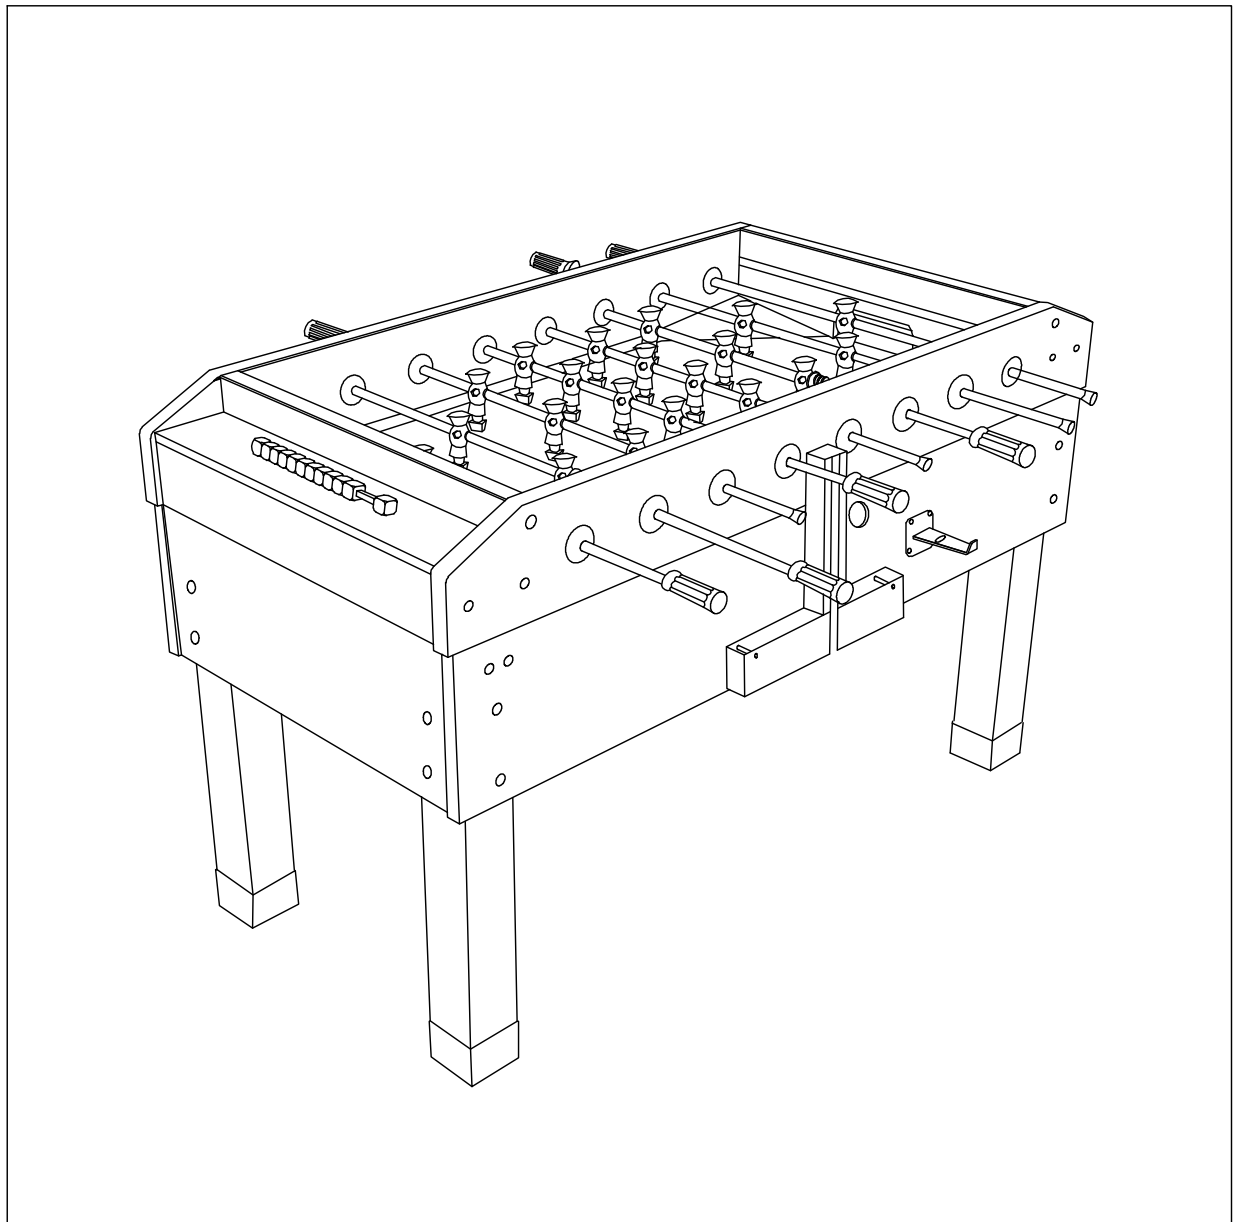

SOCCKER TABLE

ITEM NO :6004.000

Parts List for All Star Soccer Table

<p>#1</p>  <p>Main frame 1 set</p>	<p>#2</p>  <p>End panel 1 pieces</p>	<p>#3</p>  <p>1 pieces</p>	<p>#4</p>  <p>1 pieces</p>
<p>#5</p>  <p>Leg 4 pieces</p>	<p>#6</p>  <p>Wrench 1 piece</p>	<p>#7</p>  <p>Two Player Rod 2 Pieces</p>	<p>#8</p>  <p>Three Player Rod 4 Pieces</p>
<p>#9</p>  <p>Five Player Rod 2 Pieces</p>	<p>#10</p>  <p>Home players 11 Pieces</p>	<p>#11</p>  <p>Visit players 11 Pieces</p>	<p>#12</p>  <p>8#X1-1/8" Screw 26 Pieces</p>
<p>#13</p>  <p>Lock Nut 26 Pieces</p>	<p>#14</p>  <p>5/8"X38MM Steel Washer 32 Pieces</p>	<p>#15</p>  <p>Wrench 1Piece</p>	<p>#16</p>  <p>Rod end cap 8 pieces</p>
<p>#17</p>  <p>Spring 16 Pieces</p>	<p>#18</p>  <p>Metal ring 4Pieces</p>	<p>#19</p>  <p>Rod Handle 8Pieces</p>	<p>#20</p>  <p>5/16"X5-1/2" Bolt 16Pieces</p>
<p>#21</p>  <p>5/16" Lock Nut 16 Pieces</p>	<p>#22</p>  <p>1/2"X51MM Washer 16 Pieces</p>	<p>#23</p>  <p>5/16"X23MM Washer 18 Pieces</p>	<p>#24</p>  <p>1/4"X1-1/2" Bolt 2Pieces</p>

Parts List for All Star Soccer Table(Continued)

<p>#25</p>  <p>1/4\"X3-1/4\" Bolt 2Pieces</p>	<p>#26</p>  <p>1/4\"X19MM Washer 4 Pieces</p>	<p>#27</p>  <p>1/4\" Lock Nut 4Pieces</p>	<p>#28</p>  <p>5/16\"X2\" bolt 2 pieces</p>
<p>#29</p>  <p>1 Piece</p>	<p>#30</p>  <p>1 piece</p>	<p>#31</p>  <p>Soccer Ball 10Pieces</p>	<p>#32</p>  <p>Drink holder 2 pieces</p>
<p>#33</p>  <p>Allen wrench 1 Piece</p>	<p>#34</p>  <p>5/8\" Screw 1 piece</p>	<p>#35</p>  <p>1 piece</p>	