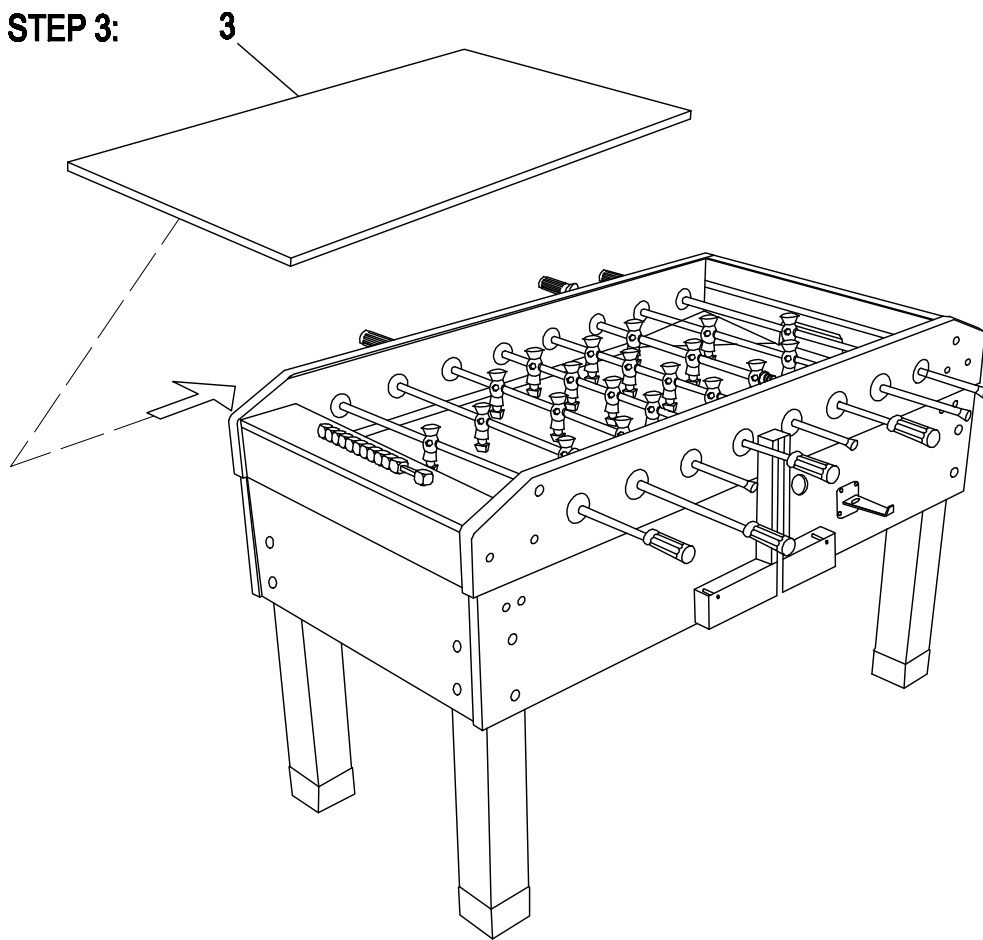

STEP 3:

STEP 4: