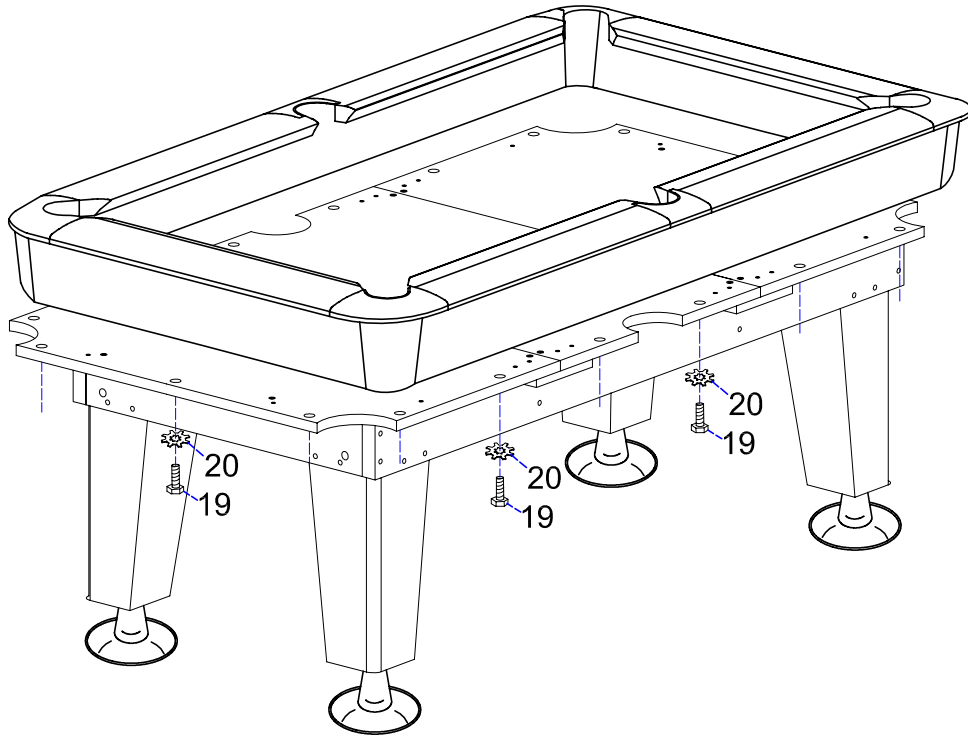

# Pool Table Assemble Manual

ITEM NO:9200.567

<p>A</p>  <p>Leg 4 pieces</p>	<p>B</p>  <p>Main beam 2 pieces</p>	<p>C</p>  <p>End cross beam 2 pieces</p>	<p>D</p>  <p>Mid cross beam 2 pieces</p>
<p>E</p>  <p>Short join wood 4 piece</p>	<p>F</p>  <p>Long join wood 4 piece</p>	<p>G</p>  <p>Slate 1 set</p>	<p>H</p>  <p>End rail 2 pieces</p>
<p>I</p>  <p>Side rail A 2 pieces</p>	<p>J</p>  <p>Side rail B 2 pieces</p>	<p>K</p>  <p>Side apron 2 pieces</p>	<p>L</p>  <p>End apron 2 pieces</p>
<p>M</p>  <p>Cloth 1 piece</p>			

<p>#1</p>  <p>Leg leveller 4 pieces</p>	<p>#2</p>  <p>3/8"X3-1/2" bolt 16 pieces</p>	<p>#3</p>  <p>3/8"X23mm washer 48 pieces</p>	<p>#4</p>  <p>3/8" nut 16 pieces</p>
<p>#5</p>  <p>3/8"X4" bolt 16 pieces</p>	<p>#6</p>  <p>3/8" nut 16 pieces</p>	<p>#7</p>  <p>12#X2-1/2" Screw 12 pieces</p>	<p>#8</p>  <p>1/4"X3" bolt 16 pieces</p>
<p>#9</p>  <p>1/4"X19mm washer 16 pieces</p>	<p>#10</p>  <p>1/4" nut 16 pieces</p>	<p>#11</p>  <p>3/8"X1-1/4" bolt 12 pieces</p>	<p>#12</p>  <p>3/8"X35mm washer 12 pieces</p>
<p>#13</p>  <p>End rail corner 4 pieces</p>	<p>#14</p>  <p>Side rail corner 2 pieces</p>	<p>#15</p>  <p>5/16"X1-3/4" bolt 12 pieces</p>	<p>#16</p>  <p>5/16"X19mm washer 12 pieces</p>
<p>#17</p>  <p>6mmX14mm bolt 16 pieces</p>	<p>#18</p>  <p>Apron corner 4 pieces</p>	<p>#19</p>  <p>3/8"X2" bolt 18 pieces</p>	<p>#20</p>  <p>3/8"X35mm Washer 18 pieces</p>
<p>#21</p>  <p>3/16"X5/8" bolt 12 pieces</p>	<p>#22</p>  <p>Basket A 4 pieces</p>	<p>#23</p>  <p>Basket B 2 pieces</p>	<p>#24</p>  <p>Basket C 6 pieces</p>

**STEP1:**

**STEP2:**

**STEP3:**

**STEP4:**

**STEP5:**

**STEP6:**

**STEP7:**

**STEP8:**