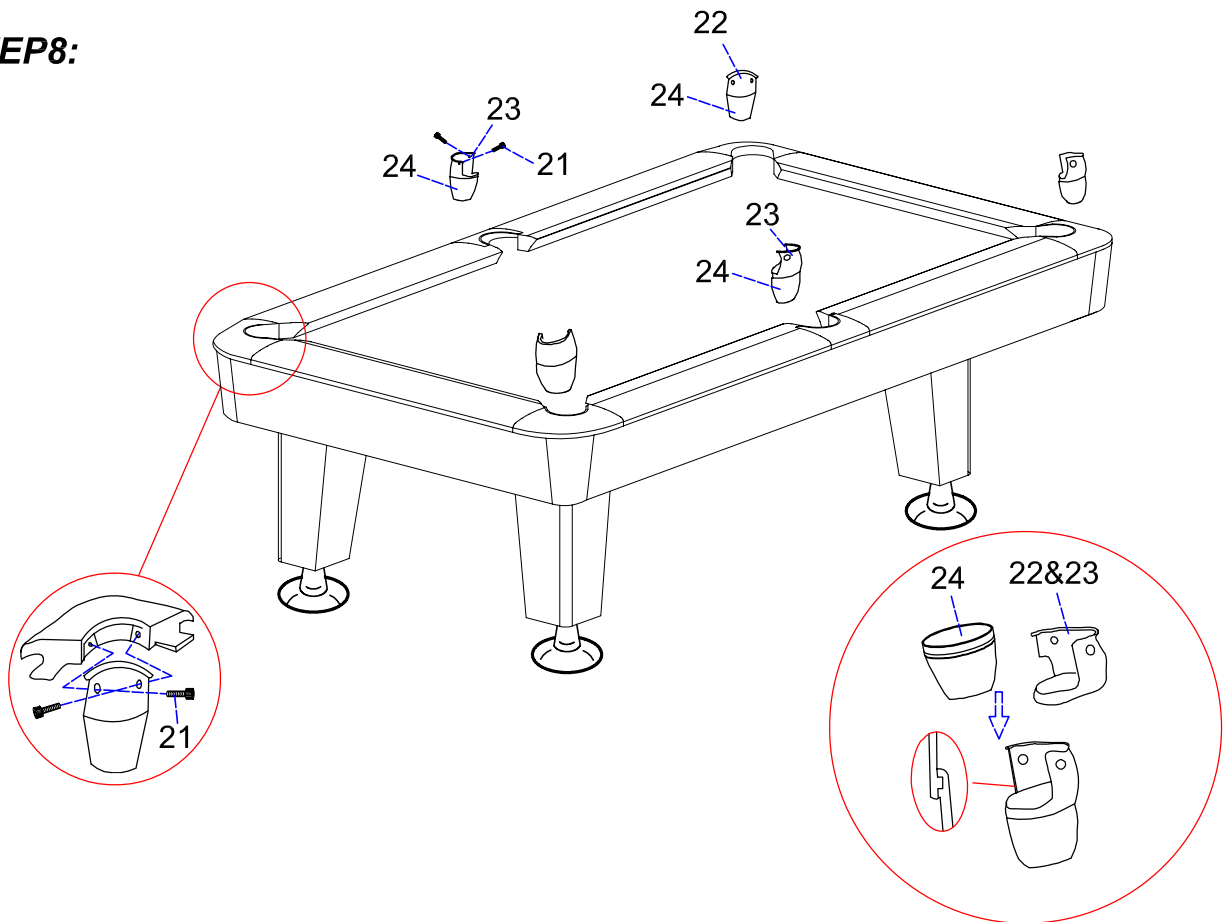

# Pool Table Assemble Manual

ITEM NO:9200.567

<p>A</p>  <p>Leg 4 pieces</p>	<p>B</p>  <p>Main beam 2 pieces</p>	<p>C</p>  <p>End cross beam 2 pieces</p>	<p>D</p>  <p>Mid cross beam 2 pieces</p>
<p>E</p>  <p>Short join wood 4 piece</p>	<p>F</p>  <p>Long join wood 4 piece</p>	<p>G</p>  <p>Slate 1 set</p>	<p>H</p>  <p>End rail 2 pieces</p>
<p>I</p>  <p>Side rail A 2 pieces</p>	<p>J</p>  <p>Side rail B 2 pieces</p>	<p>K</p>  <p>Side apron 2 pieces</p>	<p>L</p>  <p>End apron 2 pieces</p>
<p>M</p>  <p>Cloth 1 piece</p>			

<p>#1</p>  <p>Leg leveller 4 pieces</p>	<p>#2</p>  <p>3/8"X3-1/2" bolt 16 pieces</p>	<p>#3</p>  <p>3/8"X23mm washer 48 pieces</p>	<p>#4</p>  <p>3/8" nut 16 pieces</p>
<p>#5</p>  <p>3/8"X4" bolt 16 pieces</p>	<p>#6</p>  <p>3/8" nut 16 pieces</p>	<p>#7</p>  <p>12#X2-1/2" Screw 12 pieces</p>	<p>#8</p>  <p>1/4"X3" bolt 16 pieces</p>
<p>#9</p>  <p>1/4"X19mm washer 16 pieces</p>	<p>#10</p>  <p>1/4" nut 16 pieces</p>	<p>#11</p>  <p>3/8"X1-1/4" bolt 12 pieces</p>	<p>#12</p>  <p>3/8"X35mm washer 12 pieces</p>
<p>#13</p>  <p>End rail corner 4 pieces</p>	<p>#14</p>  <p>Side rail corner 2 pieces</p>	<p>#15</p>  <p>5/16"X1-3/4" bolt 12 pieces</p>	<p>#16</p>  <p>5/16"X19mm washer 12 pieces</p>
<p>#17</p>  <p>6mmX14mm bolt 16 pieces</p>	<p>#18</p>  <p>Apron corner 4 pieces</p>	<p>#19</p>  <p>3/8"X2" bolt 18 pieces</p>	<p>#20</p>  <p>3/8"X35mm Washer 18 pieces</p>
<p>#21</p>  <p>3/16"X5/8" bolt 12 pieces</p>	<p>#22</p>  <p>Basket A 4 pieces</p>	<p>#23</p>  <p>Basket B 2 pieces</p>	<p>#24</p>  <p>Basket C 6 pieces</p>

**STEP1:**

**STEP2:**

**STEP3:**

**STEP4:**

**STEP5:**

**STEP6:**

**STEP7:**

**STEP8:**