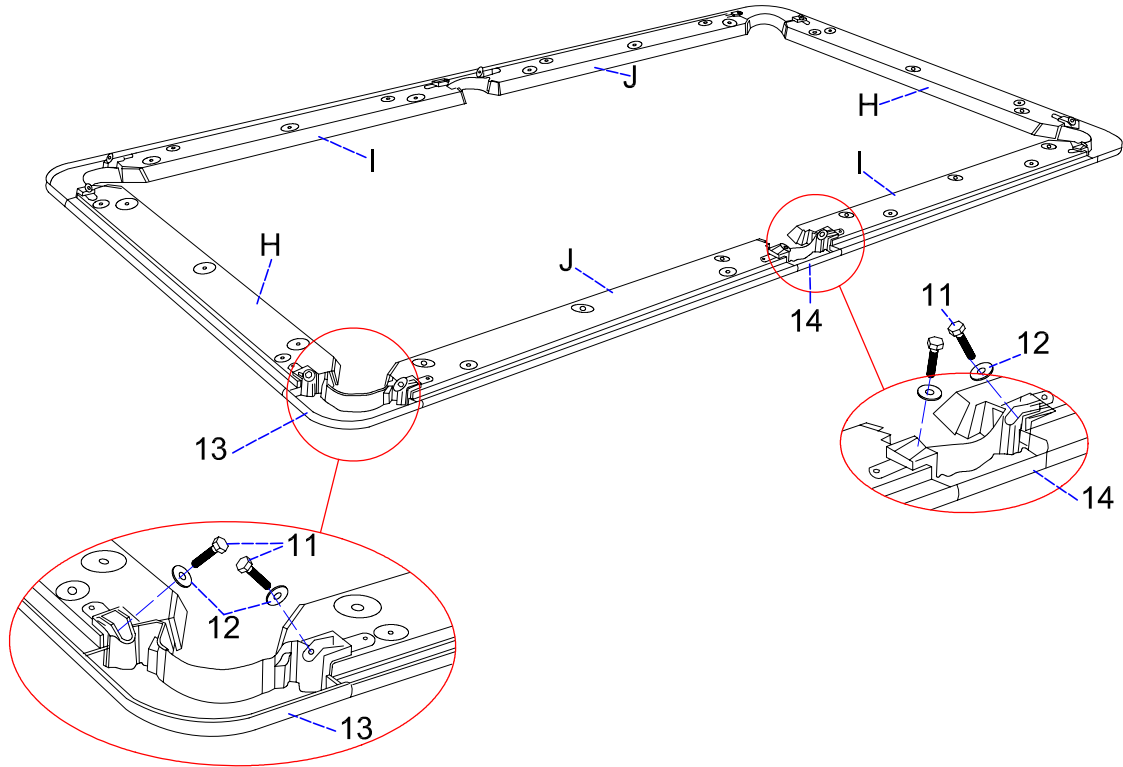

# Pool Table Assemble Manual

ITEM NO:9200.567

<p>A</p>  <p>Leg 4 pieces</p>	<p>B</p>  <p>Main beam 2 pieces</p>	<p>C</p>  <p>End cross beam 2 pieces</p>	<p>D</p>  <p>Mid cross beam 2 pieces</p>
<p>E</p>  <p>Short join wood 4 piece</p>	<p>F</p>  <p>Long join wood 4 piece</p>	<p>G</p>  <p>Slate 1 set</p>	<p>H</p>  <p>End rail 2 pieces</p>
<p>I</p>  <p>Side rail A 2 pieces</p>	<p>J</p>  <p>Side rail B 2 pieces</p>	<p>K</p>  <p>Side apron 2 pieces</p>	<p>L</p>  <p>End apron 2 pieces</p>
<p>M</p>  <p>Cloth 1 piece</p>			

<p>#1</p>  <p>Leg leveller 4 pieces</p>	<p>#2</p>  <p>3/8"X3-1/2" bolt 16 pieces</p>	<p>#3</p>  <p>3/8"X23mm washer 48 pieces</p>	<p>#4</p>  <p>3/8" nut 16 pieces</p>
<p>#5</p>  <p>3/8"X4" bolt 16 pieces</p>	<p>#6</p>  <p>3/8" nut 16 pieces</p>	<p>#7</p>  <p>12#X2-1/2" Screw 12 pieces</p>	<p>#8</p>  <p>1/4"X3" bolt 16 pieces</p>
<p>#9</p>  <p>1/4"X19mm washer 16 pieces</p>	<p>#10</p>  <p>1/4" nut 16 pieces</p>	<p>#11</p>  <p>3/8"X1-1/4" bolt 12 pieces</p>	<p>#12</p>  <p>3/8"X35mm washer 12 pieces</p>
<p>#13</p>  <p>End rail corner 4 pieces</p>	<p>#14</p>  <p>Side rail corner 2 pieces</p>	<p>#15</p>  <p>5/16"X1-3/4" bolt 12 pieces</p>	<p>#16</p>  <p>5/16"X19mm washer 12 pieces</p>
<p>#17</p>  <p>6mmX14mm bolt 16 pieces</p>	<p>#18</p>  <p>Apron corner 4 pieces</p>	<p>#19</p>  <p>3/8"X2" bolt 18 pieces</p>	<p>#20</p>  <p>3/8"X35mm Washer 18 pieces</p>
<p>#21</p>  <p>3/16"X5/8" bolt 12 pieces</p>	<p>#22</p>  <p>Basket A 4 pieces</p>	<p>#23</p>  <p>Basket B 2 pieces</p>	<p>#24</p>  <p>Basket C 6 pieces</p>

**STEP1:**

**STEP2:**

**STEP3:**

**STEP4:**

**STEP5:**

**STEP6:**

**STEP7:**

**STEP8:**