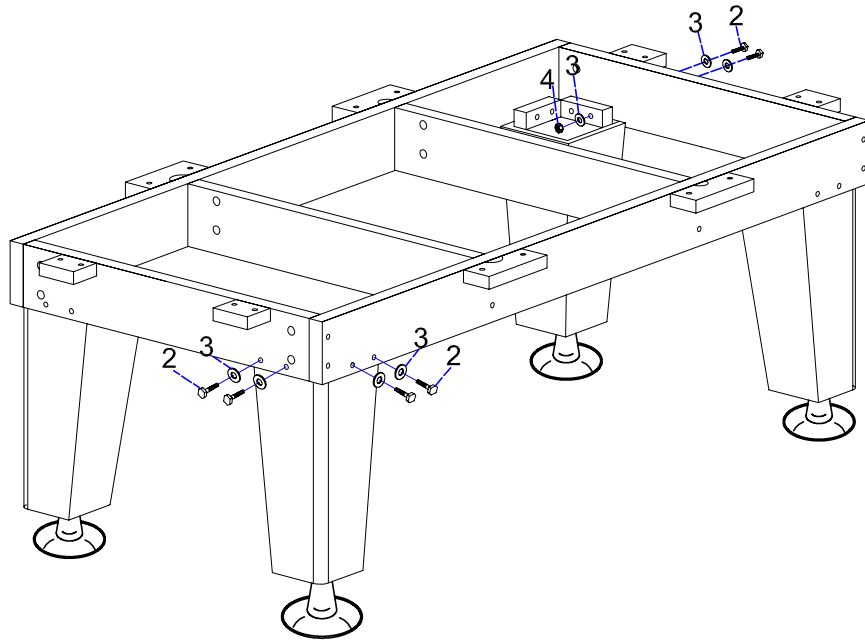

# Pool Table Assemble Manual

ITEM NO:9200.567

<p>A</p>  <p>Leg 4 pieces</p>	<p>B</p>  <p>Main beam 2 pieces</p>	<p>C</p>  <p>End cross beam 2 pieces</p>	<p>D</p>  <p>Mid cross beam 2 pieces</p>
<p>E</p>  <p>Short join wood 4 piece</p>	<p>F</p>  <p>Long join wood 4 piece</p>	<p>G</p>  <p>Slate 1 set</p>	<p>H</p>  <p>End rail 2 pieces</p>
<p>I</p>  <p>Side rail A 2 pieces</p>	<p>J</p>  <p>Side rail B 2 pieces</p>	<p>K</p>  <p>Side apron 2 pieces</p>	<p>L</p>  <p>End apron 2 pieces</p>
<p>M</p>  <p>Cloth 1 piece</p>			

<p>#1</p>  <p>Leg leveller 4 pieces</p>	<p>#2</p>  <p>3/8"X3-1/2" bolt 16 pieces</p>	<p>#3</p>  <p>3/8"X23mm washer 48 pieces</p>	<p>#4</p>  <p>3/8" nut 16 pieces</p>
<p>#5</p>  <p>3/8"X4" bolt 16 pieces</p>	<p>#6</p>  <p>3/8" nut 16 pieces</p>	<p>#7</p>  <p>12#X2-1/2" Screw 12 pieces</p>	<p>#8</p>  <p>1/4"X3" bolt 16 pieces</p>
<p>#9</p>  <p>1/4"X19mm washer 16 pieces</p>	<p>#10</p>  <p>1/4" nut 16 pieces</p>	<p>#11</p>  <p>3/8"X1-1/4" bolt 12 pieces</p>	<p>#12</p>  <p>3/8"X35mm washer 12 pieces</p>
<p>#13</p>  <p>End rail corner 4 pieces</p>	<p>#14</p>  <p>Side rail corner 2 pieces</p>	<p>#15</p>  <p>5/16"X1-3/4" bolt 12 pieces</p>	<p>#16</p>  <p>5/16"X19mm washer 12 pieces</p>
<p>#17</p>  <p>6mmX14mm bolt 16 pieces</p>	<p>#18</p>  <p>Apron corner 4 pieces</p>	<p>#19</p>  <p>3/8"X2" bolt 18 pieces</p>	<p>#20</p>  <p>3/8"X35mm Washer 18 pieces</p>
<p>#21</p>  <p>3/16"X5/8" bolt 12 pieces</p>	<p>#22</p>  <p>Basket A 4 pieces</p>	<p>#23</p>  <p>Basket B 2 pieces</p>	<p>#24</p>  <p>Basket C 6 pieces</p>

**STEP1:**

**STEP2:**

**STEP3:**

**STEP4:**

**STEP5:**

**STEP6:**

**STEP7:**

**STEP8:**