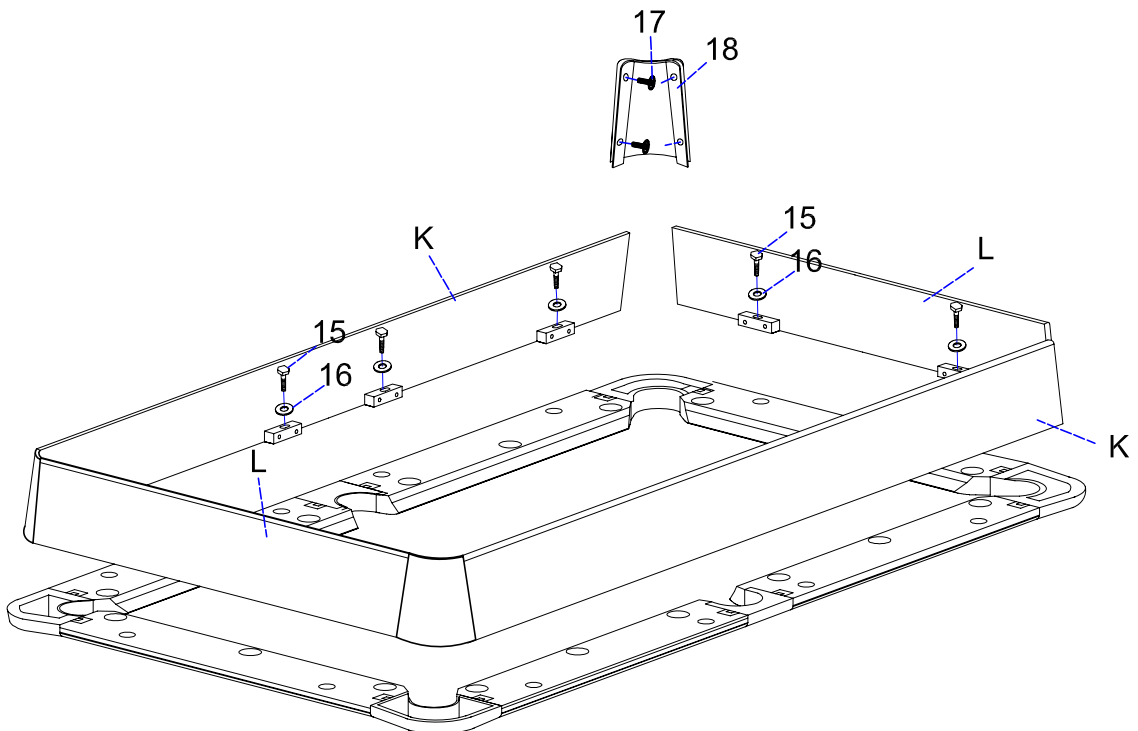

# Pool Table Assemble Manual

ITEM NO:9200.567

<p>A</p>  <p>Leg 4 pieces</p>	<p>B</p>  <p>Main beam 2 pieces</p>	<p>C</p>  <p>End cross beam 2 pieces</p>	<p>D</p>  <p>Mid cross beam 2 pieces</p>
<p>E</p>  <p>Short join wood 4 piece</p>	<p>F</p>  <p>Long join wood 4 piece</p>	<p>G</p>  <p>Slate 1 set</p>	<p>H</p>  <p>End rail 2 pieces</p>
<p>I</p>  <p>Side rail A 2 pieces</p>	<p>J</p>  <p>Side rail B 2 pieces</p>	<p>K</p>  <p>Side apron 2 pieces</p>	<p>L</p>  <p>End apron 2 pieces</p>
<p>M</p>  <p>Cloth 1 piece</p>			

<p>#1</p>  <p>Leg leveller 4 pieces</p>	<p>#2</p>  <p>3/8"X3-1/2" bolt 16 pieces</p>	<p>#3</p>  <p>3/8"X23mm washer 48 pieces</p>	<p>#4</p>  <p>3/8" nut 16 pieces</p>
<p>#5</p>  <p>3/8"X4" bolt 16 pieces</p>	<p>#6</p>  <p>3/8" nut 16 pieces</p>	<p>#7</p>  <p>12#X2-1/2" Screw 12 pieces</p>	<p>#8</p>  <p>1/4"X3" bolt 16 pieces</p>
<p>#9</p>  <p>1/4"X19mm washer 16 pieces</p>	<p>#10</p>  <p>1/4" nut 16 pieces</p>	<p>#11</p>  <p>3/8"X1-1/4" bolt 12 pieces</p>	<p>#12</p>  <p>3/8"X35mm washer 12 pieces</p>
<p>#13</p>  <p>End rail corner 4 pieces</p>	<p>#14</p>  <p>Side rail corner 2 pieces</p>	<p>#15</p>  <p>5/16"X1-3/4" bolt 12 pieces</p>	<p>#16</p>  <p>5/16"X19mm washer 12 pieces</p>
<p>#17</p>  <p>6mmX14mm bolt 16 pieces</p>	<p>#18</p>  <p>Apron corner 4 pieces</p>	<p>#19</p>  <p>3/8"X2" bolt 18 pieces</p>	<p>#20</p>  <p>3/8"X35mm Washer 18 pieces</p>
<p>#21</p>  <p>3/16"X5/8" bolt 12 pieces</p>	<p>#22</p>  <p>Basket A 4 pieces</p>	<p>#23</p>  <p>Basket B 2 pieces</p>	<p>#24</p>  <p>Basket C 6 pieces</p>

**STEP1:**

**STEP2:**

**STEP3:**

**STEP4:**

**STEP5:**

**STEP6:**

**STEP7:**

**STEP8:**